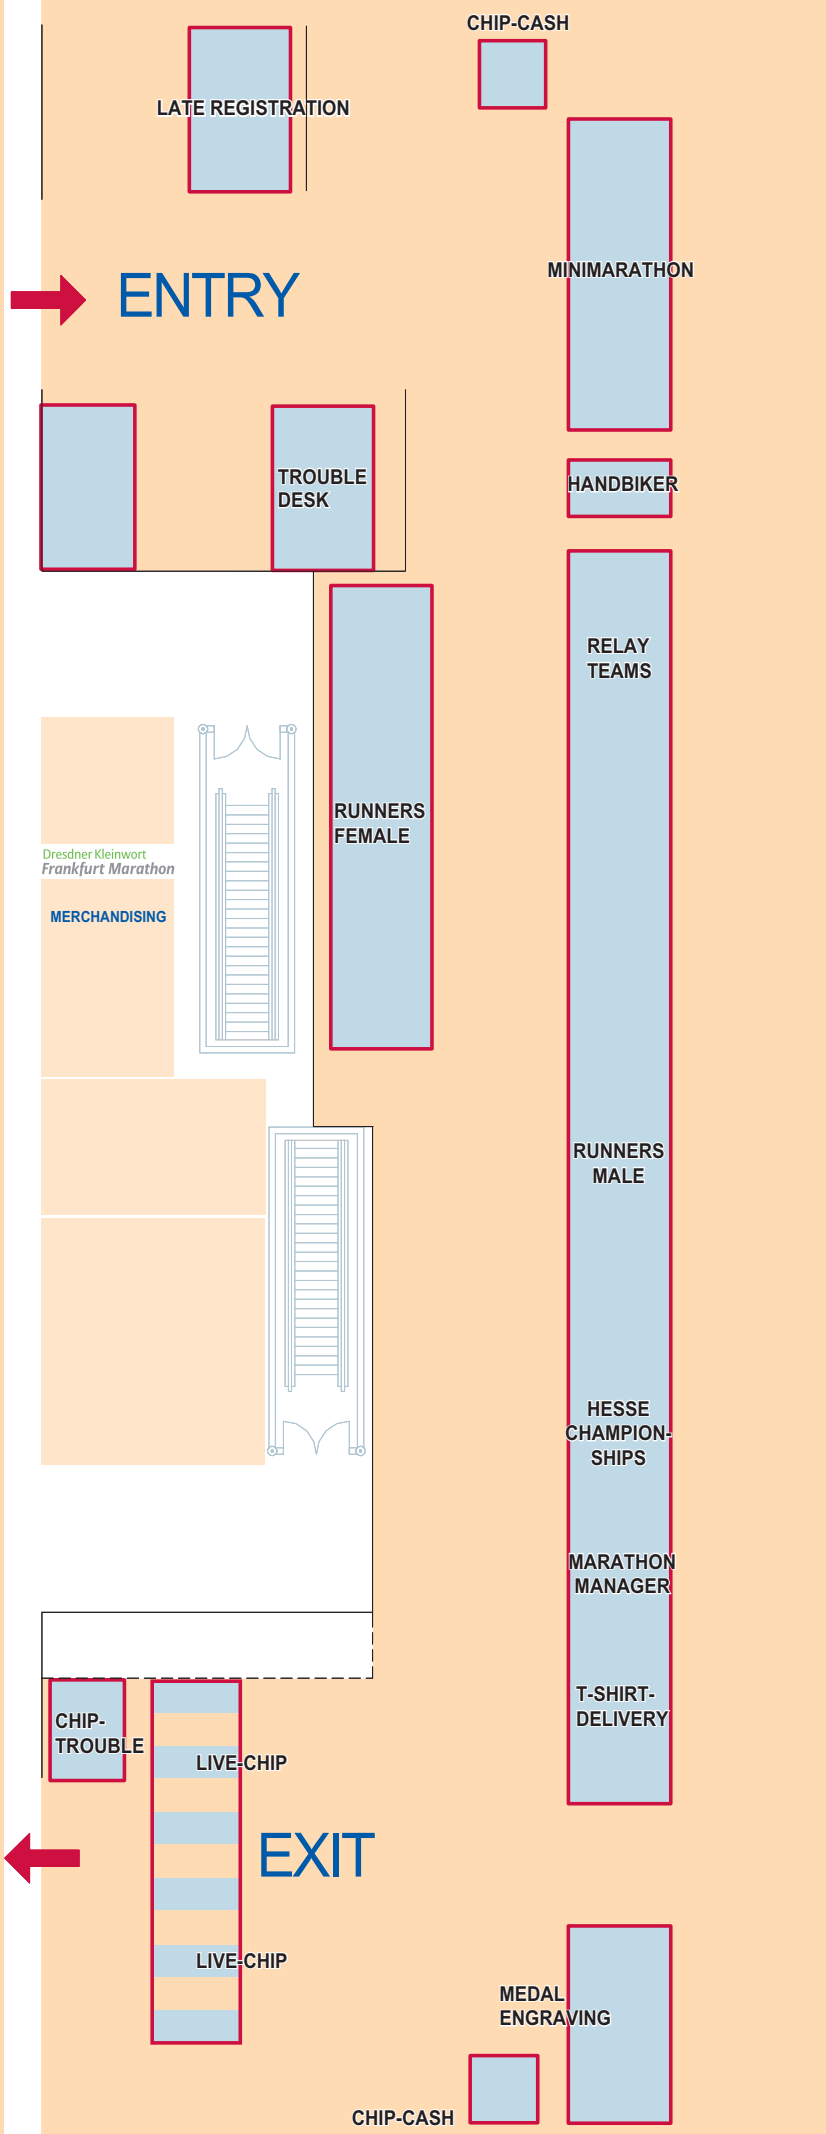

START 10.00 a.m.

Registration venue

FINISH LINE